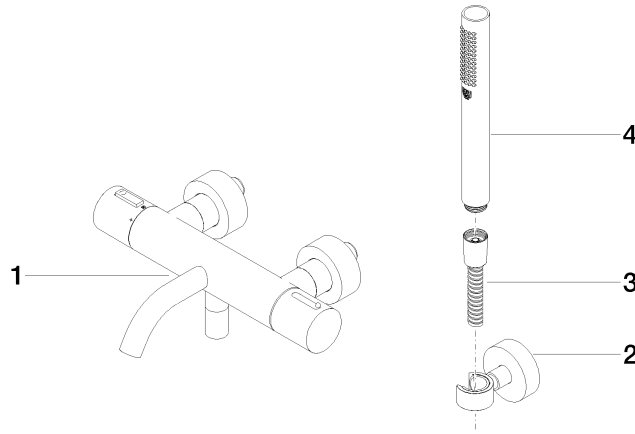

34 234 979

- spout: circular, air-enriched flow
- max. flow 16.9 l/min at 3 bar flow pressure
- Hand shower: COMPACT RAIN, max. flow rate 6.8 l/min (at 3 bar)
- complete hand shower set with anti-scale system
- rotary diverter with volume control and shut-off function
- slide-on rosettes Ø 60 mm
- 210mm projection
- 1/2" connection
- gauge 150 mm - 15 mm
- metal shower hose 1250mm with integrated anti-twist protection
- shower holder rosette Ø 57mm

34 234 979

mm [inches]

Flow rate chart

Certificates

LGA_18609.

Belgaqua_21-032-
27_5.

34 234 979

Parts for other finishes can be found here: [Brushed Platinum](#)

Spare parts list

No.	Item Number	Name	Quantity used	Delivery time
1	34 201 979-00	META Bath thermostat for wall mounting without shower set - Chrome	1	10
2	28 050 920-00	holder	1	60
3	90 30 02 072 00-00	Metal shower hose 1/2" x 3/8" x 1250 mm - Chrome	1	10
4	28 019 979-00	Hand shower - Chrome	1	2