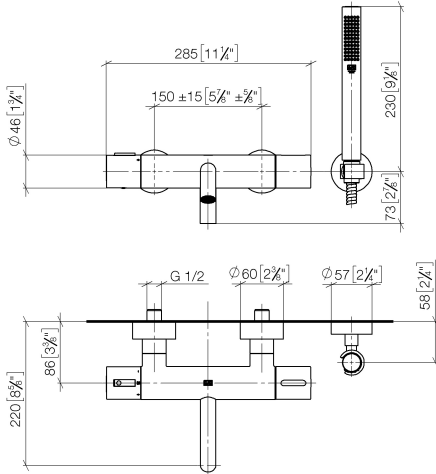

34 234 979

- spout: circular, air-enriched flow
- max. flow 16.9 l/min at 3 bar flow pressure
- Hand shower: COMPACT RAIN, max. flow rate 6.8 l/min (at 3 bar)
- complete hand shower set with anti-scale system
- rotary diverter with volume control and shut-off function
- slide-on rosettes Ø 60 mm
- 210mm projection
- 1/2" connection
- gauge 150 mm - 15 mm
- metal shower hose 1250mm with integrated anti-twist protection
- shower holder rosette Ø 57mm

Intrinsic protection against back flow.

	Chrome	34 234 979-00
	Brushed Platinum	34 234 979-06
	Dark Chrome	34 234 979-19
	Light Gold	34 234 979-26
	Brushed Light Gold	34 234 979-27
	Matte Black	34 234 979-33
	Brushed Bronze	34 234 979-42
	Brushed Champagne (22kt Gold)	34 234 979-46
	Champagne (22kt Gold)	34 234 979-47
	Brushed Chrome	34 234 979-93
	Brushed Dark Platinum	34 234 979-99

34 234 979

mm [inches]

Flow rate chart

Certificates

LGA_18609.

Belgaqua_21-032-
27_5.

34 234 979

Parts for other finishes can be found here: [Brushed Platinum](#)

Spare parts list

No.	Item Number	Name	Quantity used	Delivery time
1	34 201 979-00	META Bath thermostat for wall mounting without shower set - Chrome	1	10
2	28 050 920-00	holder	1	60
3	90 30 02 072 00-00	Metal shower hose 1/2" x 3/8" x 1250 mm - Chrome	1	10
4	28 019 979-00	Hand shower - Chrome	1	2