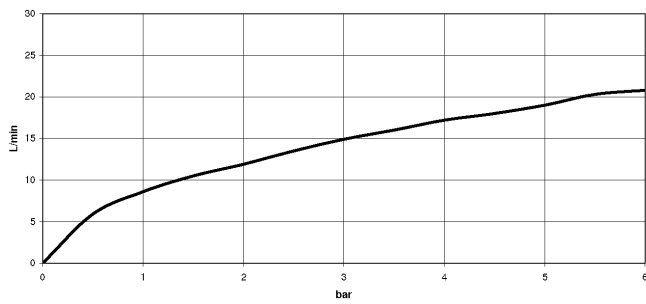

34 234 979

- spout: circular, air-enriched flow
- max. flow 16.9 l/min at 3 bar flow pressure
- Hand shower: COMPACT RAIN, max. flow rate 6.8 l/min (at 3 bar)
- complete hand shower set with anti-scale system
- rotary diverter with volume control and shut-off function
- slide-on rosettes Ø 60 mm
- 210mm projection
- 1/2" connection
- gauge 150 mm - 15 mm
- metal shower hose 1250mm with integrated anti-twist protection
- shower holder rosette Ø 57mm

34 234 979

mm [inches]

Flow rate chart

Certificates

LGA_18609.

Belgaqua_21-032-
27_5.

34 234 979

Parts for other finishes can be found here: [Brushed Platinum](#)